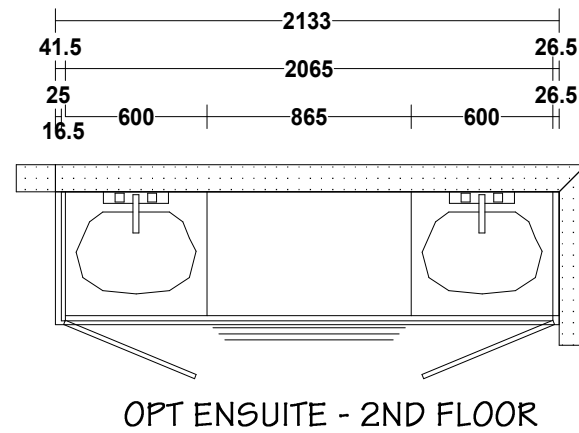

PLEASE APPROVE

PLEASE APPROVE

PLEASE APPROVE

OPT LAUNDRY
914mm UPPERS - 400 Deep -
INSTALL CABS 1479mm FROM FINISHED FLOOR