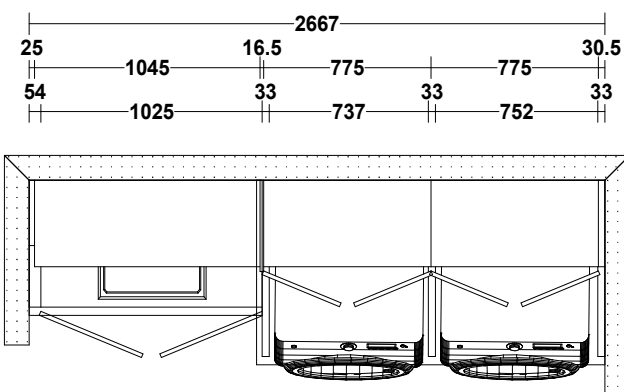

PLEASE APPROVE

BUILDER: VALECRAFT

PROJECT: 1030 - THE NASH - STND

REDESIGN NUMBER:

MODEL:

DONE BY: Merkley Oaks

DATE: 26/06/25

LOT: LOT 56

PLEASE APPROVE

PLEASE APPROVE

PLEASE APPROVE

OPT LAUNDRY
914mm UPPERS - 400 Deep -
INSTALL CABS 1479mm FROM FINISHED FLOOR