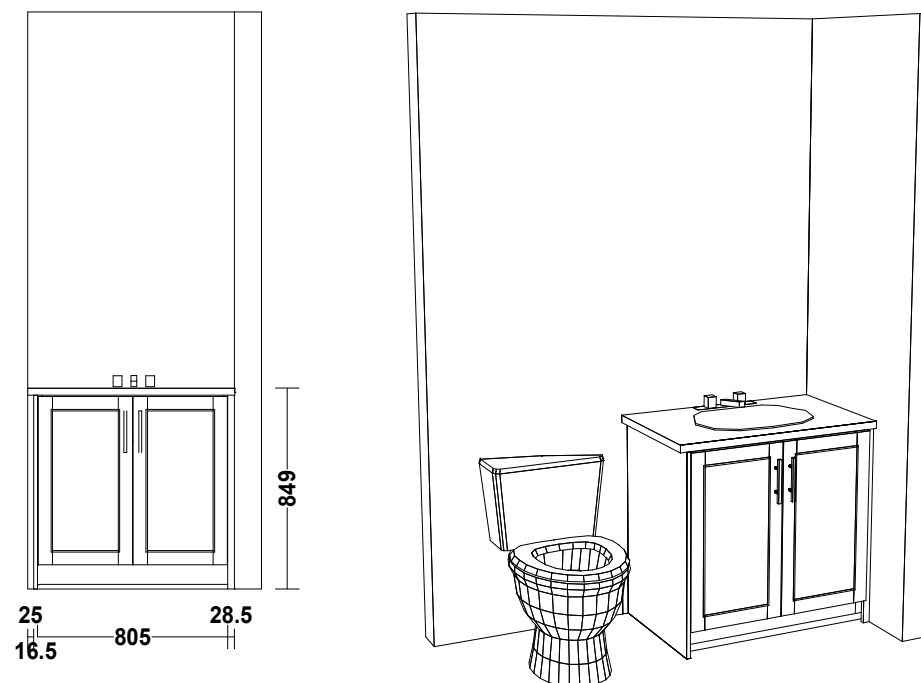

PLEASE APPROVE

BUILDER: VALECRAFT

PROJECT: 1030 - THE NASH - STND

REDESIGN NUMBER:

MODEL:

DONE BY: Merkley Oaks

DATE: 26/06/25

LOT: LOT 56

PLEASE APPROVE

PLEASE APPROVE

PLEASE APPROVE

OPT LAUNDRY
914mm UPPERS - 400 Deep -
INSTALL CABS 1479mm FROM FINISHED FLOOR