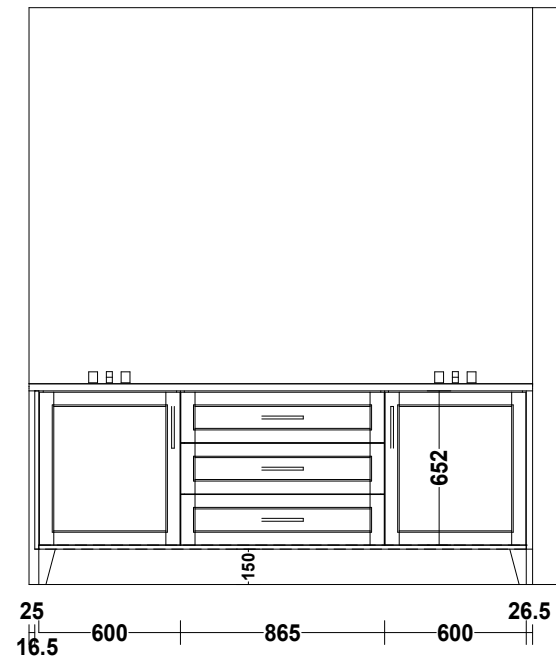

PLEASE APPROVE

BUILDER: VALECRAFT

PROJECT: 1030 - THE NASH - STND

REDESIGN NUMBER:

MODEL:

DONE BY: Merkley Oaks

DATE: 26/06/25

LOT: LOT 56

PLEASE APPROVE

PLEASE APPROVE

PLEASE APPROVE

OPT LAUNDRY
914mm UPPERS - 400 Deep -
INSTALL CABS 1479mm FROM FINISHED FLOOR