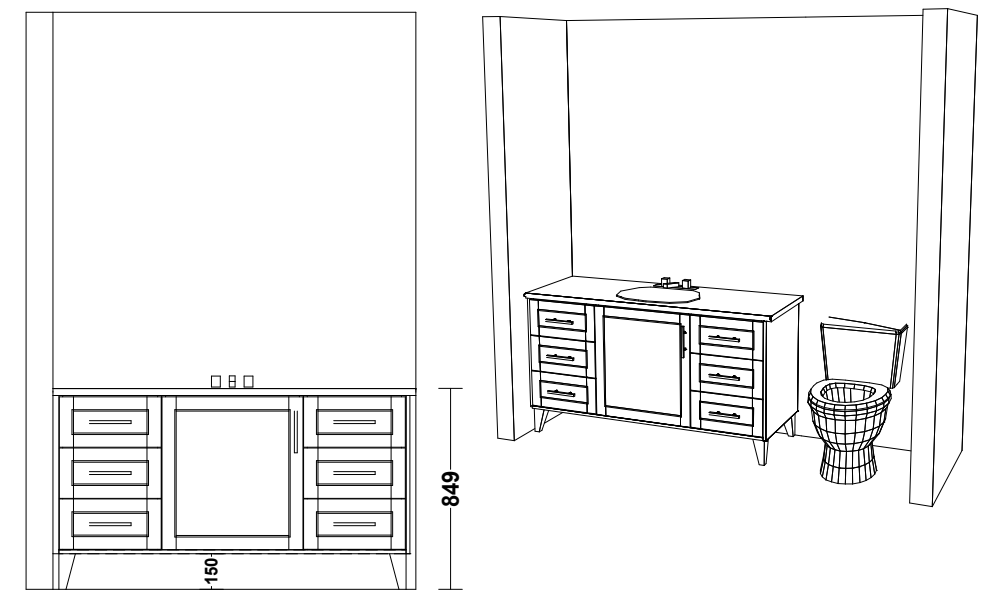

PLEASE APPROVE

BUILDER: VALECRAFT

PROJECT: 1030 - THE NASH - STND

REDESIGN NUMBER:

MODEL:

DONE BY: Merkley Oaks

DATE: 26/06/25

LOT: LOT 56

PLEASE APPROVE

PLEASE APPROVE

PLEASE APPROVE

OPT LAUNDRY
914mm UPPERS - 400 Deep -
INSTALL CABS 1479mm FROM FINISHED FLOOR