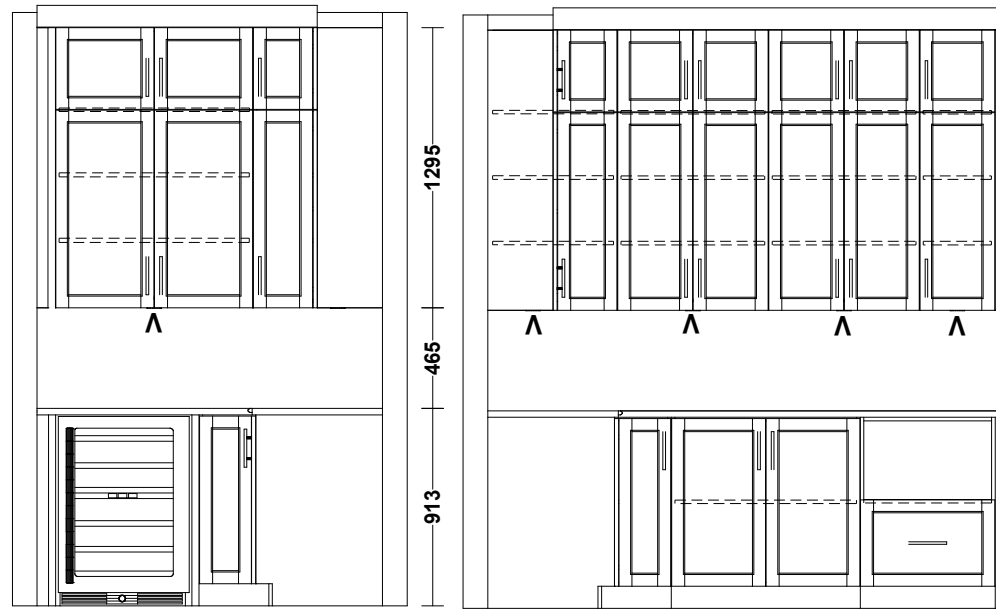

PLEASE APPROVE

BUILDER: VALECRAFT

PROJECT: 1030 - THE NASH - STND

REDESIGN NUMBER:

MODEL:

DONE BY: Merkley Oaks

DATE: 26/06/25

LOT: LOT 56

PLEASE APPROVE

PLEASE APPROVE

PLEASE APPROVE

OPT LAUNDRY
914mm UPPERS - 400 Deep -
INSTALL CABS 1479mm FROM FINISHED FLOOR