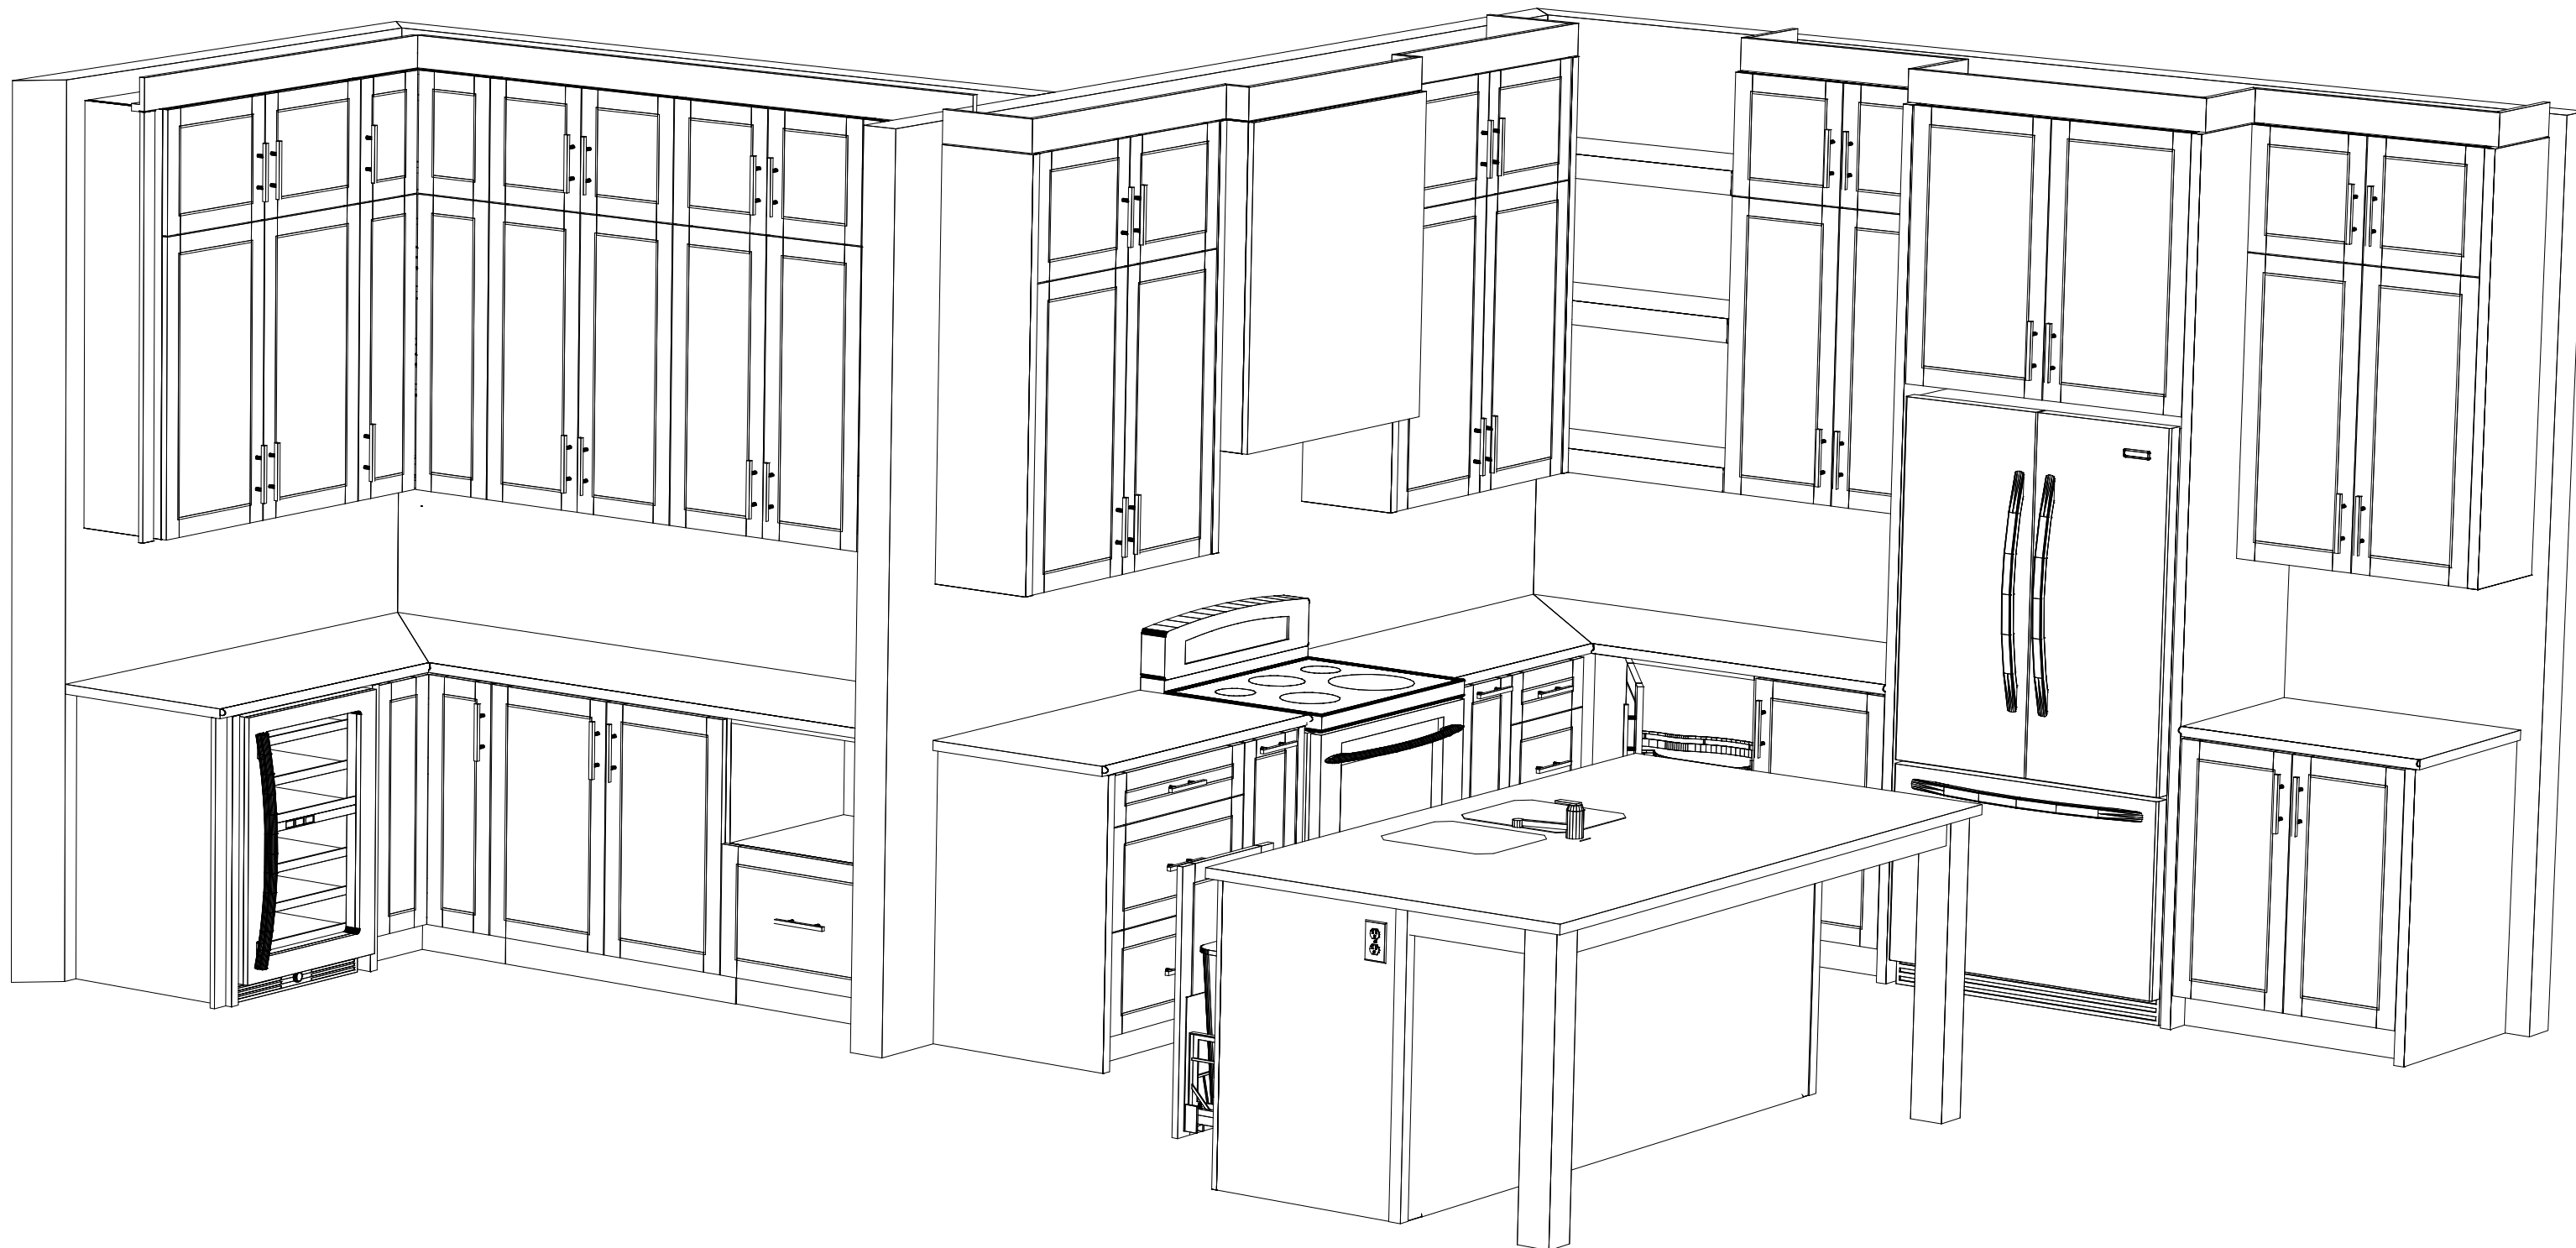

PLEASE APPROVE

BUILDER: VALECRAFT

PROJECT: 1030 - THE NASH - STND

REDESIGN NUMBER:

MODEL:

DONE BY: Merkley Oaks

DATE: 26/06/25

LOT: LOT 56

PLEASE APPROVE

PLEASE APPROVE

PLEASE APPROVE

OPT LAUNDRY
914mm UPPERS - 400 Deep -
INSTALL CABS 1479mm FROM FINISHED FLOOR