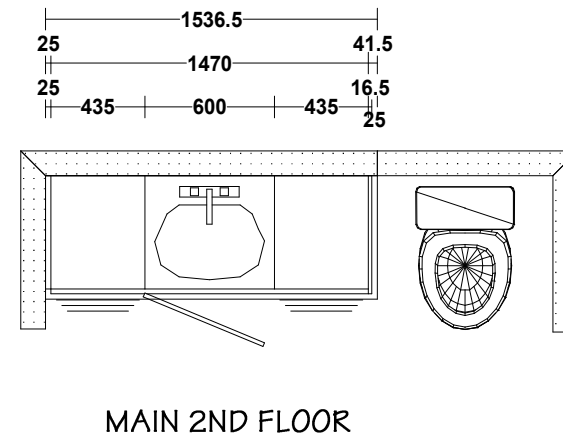

PLEASE APPROVE

PLEASE APPROVE

PLEASE APPROVE

OPT LAUNDRY
914mm UPPERS - 400 Deep -
INSTALL CABS 1479mm FROM FINISHED FLOOR