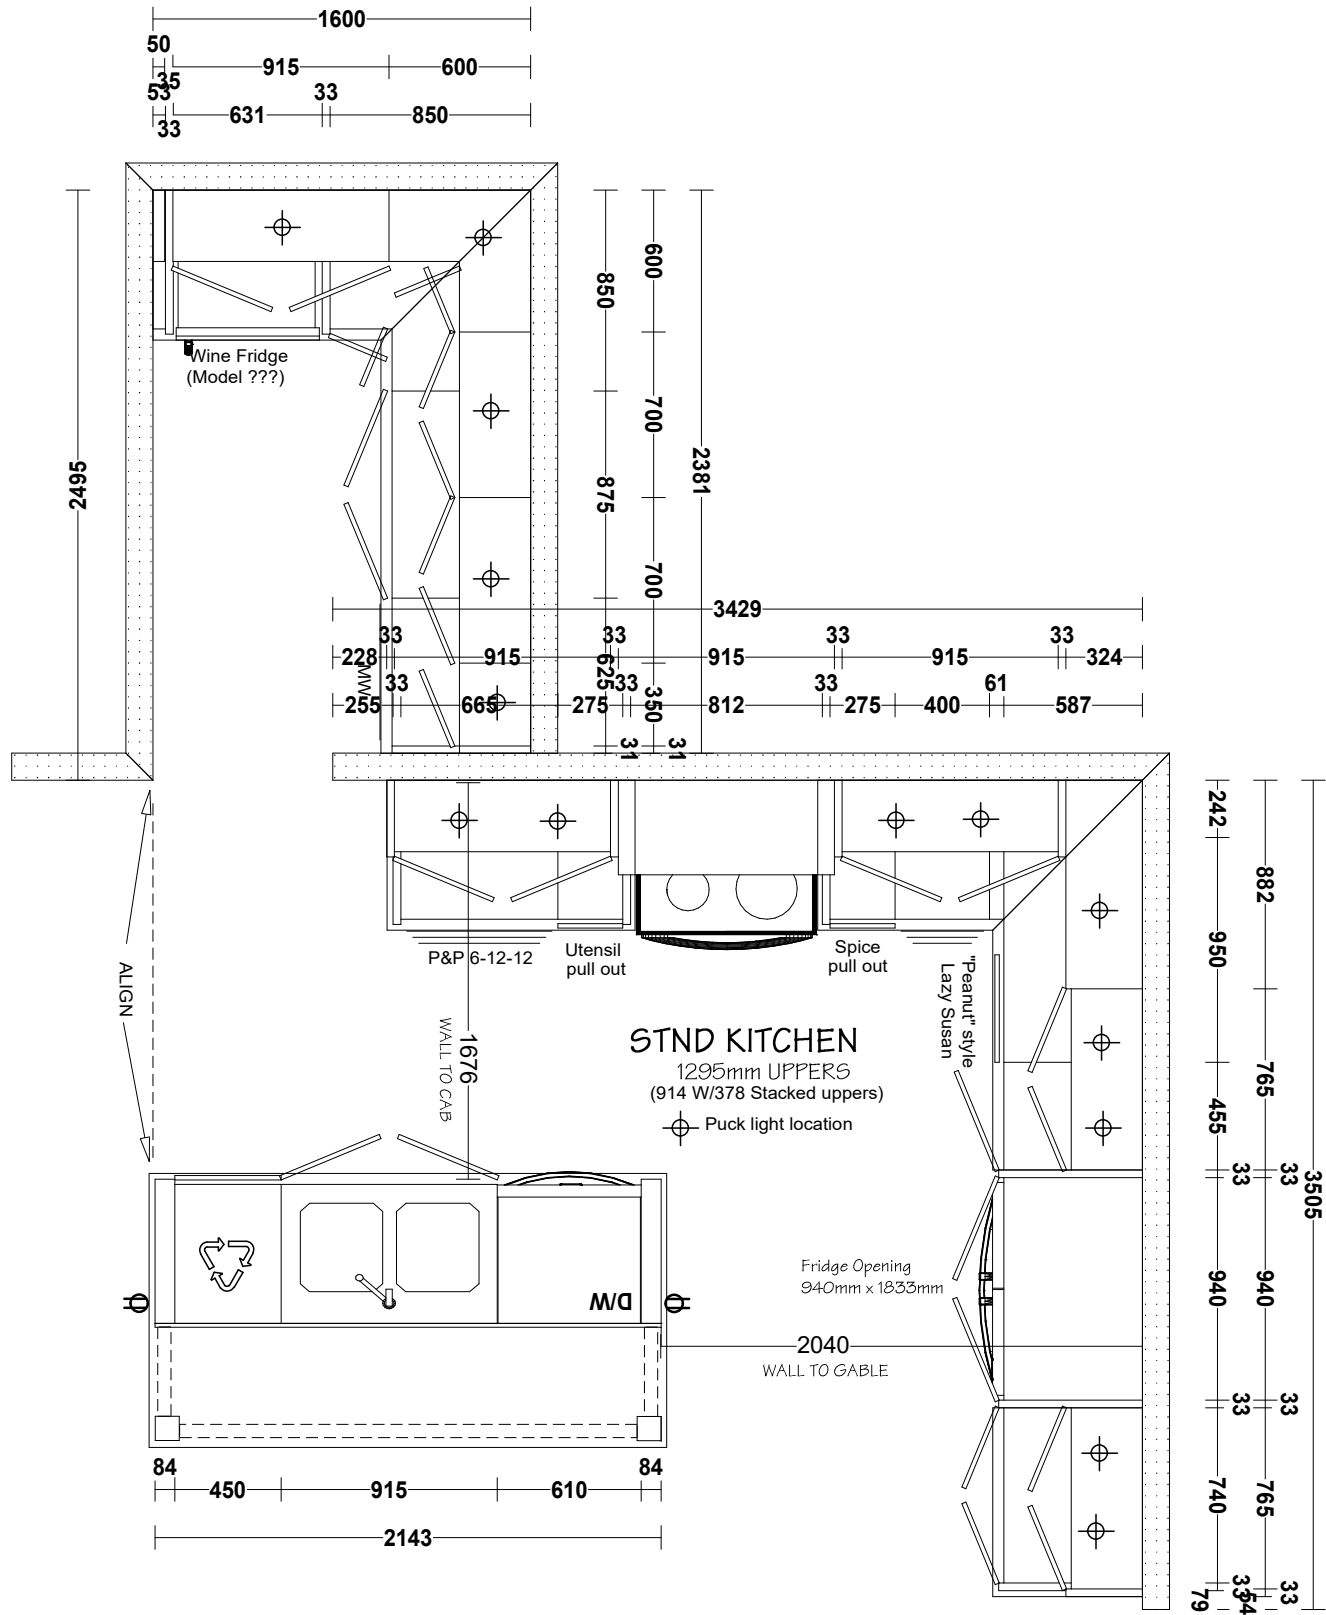

PLEASE APPROVE

BUILDER: VALECRAFT

PROJECT: 1030 - THE NASH - STND

REDESIGN NUMBER:

MODEL:

DONE BY: Merkley Oaks

DATE: 26/06/25

LOT: LOT 56

PLEASE APPROVE

PLEASE APPROVE

PLEASE APPROVE

OPT LAUNDRY
914mm UPPERS - 400 Deep -
INSTALL CABS 1479mm FROM FINISHED FLOOR