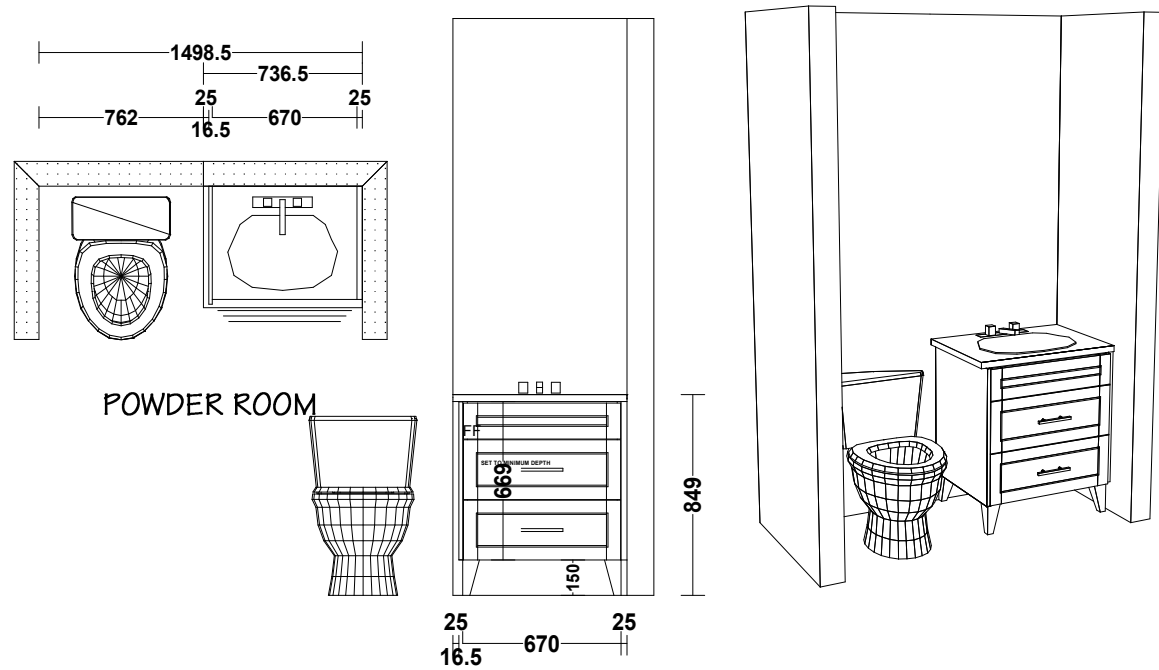

PLEASE APPROVE

BUILDER: VALECRAFT

PROJECT: 1030 - THE NASH - STND

REDESIGN NUMBER:

MODEL:

DONE BY: Merkley Oaks

DATE: 26/06/25

LOT: LOT 56

PLEASE APPROVE

PLEASE APPROVE

PLEASE APPROVE

OPT LAUNDRY
914mm UPPERS - 400 Deep -
INSTALL CABS 1479mm FROM FINISHED FLOOR