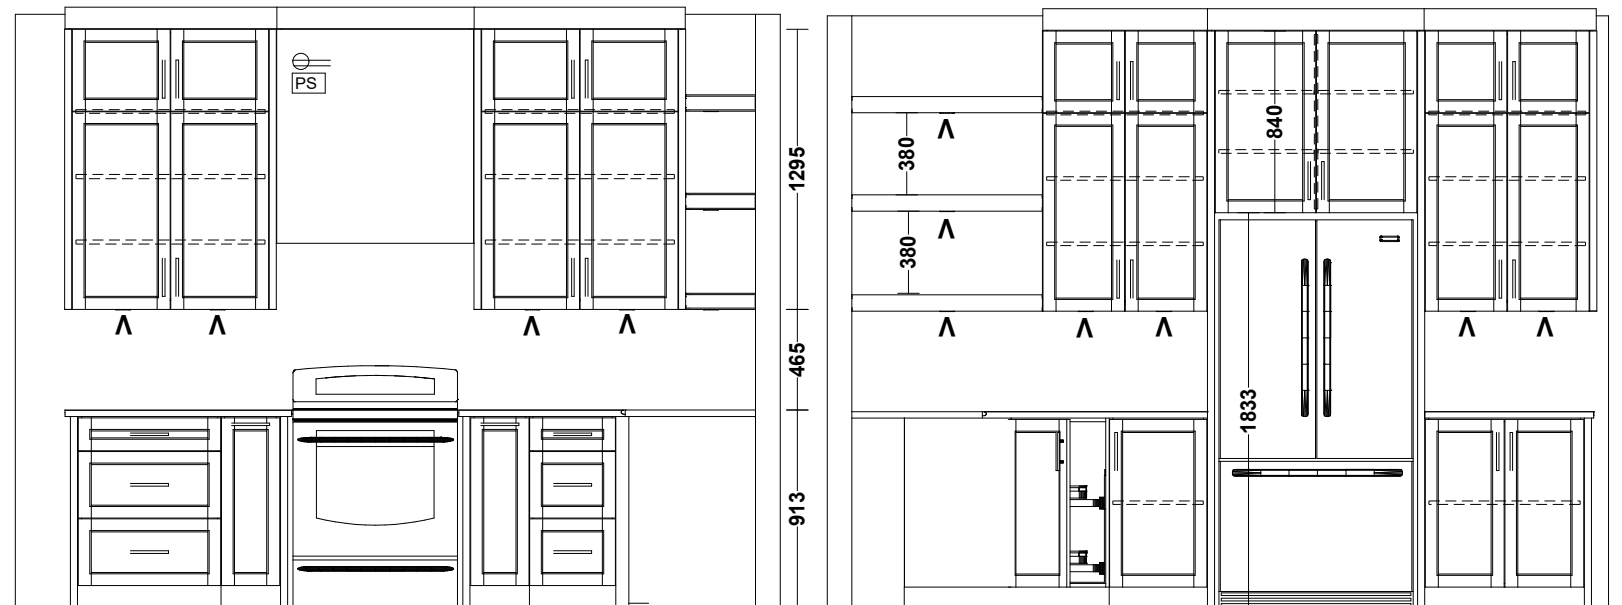

PLEASE APPROVE

BUILDER: VALECRAFT

PROJECT: 1030 - THE NASH - STND

REDESIGN NUMBER:

MODEL:

DONE BY: Merkley Oaks

DATE: 26/06/25

LOT: LOT 56

PLEASE APPROVE

PLEASE APPROVE

PLEASE APPROVE

OPT LAUNDRY
914mm UPPERS - 400 Deep -
INSTALL CABS 1479mm FROM FINISHED FLOOR