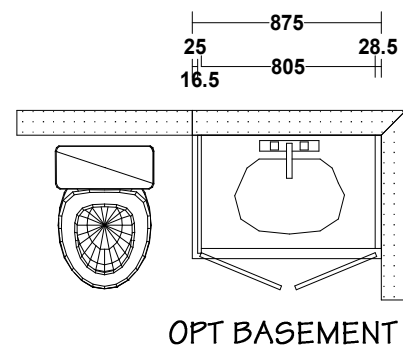

PLEASE APPROVE

PLEASE APPROVE

PLEASE APPROVE

OPT LAUNDRY
914mm UPPERS - 400 Deep -
INSTALL CABS 1479mm FROM FINISHED FLOOR