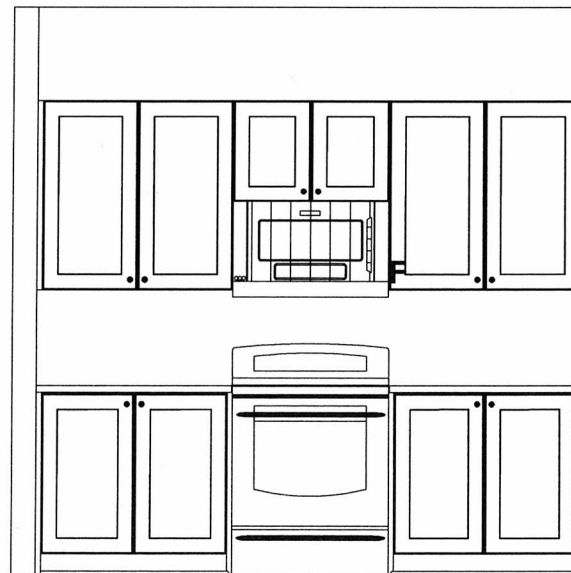

Place St. Thomas 6

Phase 6 - Lot 17

Date: May 2, 2021

Kitchen Sketch

Plan No: 50M-352

Lot No: 17 - Phase 6

Model: #826 "B" Rev Bradley 4Bed

Standard Kitchen Layout