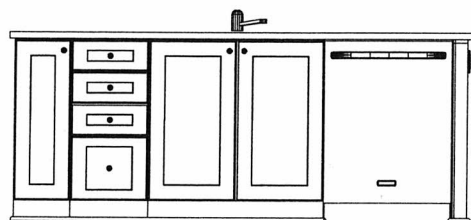

Place St. Thomas 6

Phase 6 - Lot 17

Date: May 2, 2021

Kitchen Sketch

Plan No: 50M-352

Lot No: 17 - Phase 6

Model: #826 "B" Rev Bradley 4Bed

Standard Kitchen Layout