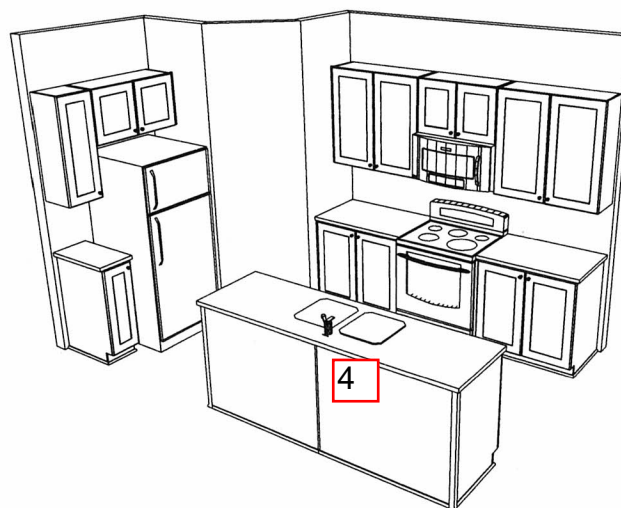

Place St. Thomas 6

Phase 6 - Lot 17

Date: May 2, 2021

Kitchen Sketch

Plan No: 50M-352

Lot No: 17 - Phase 6

Model: #826 "B" Rev Bradley 4Bed

Standard Kitchen Layout