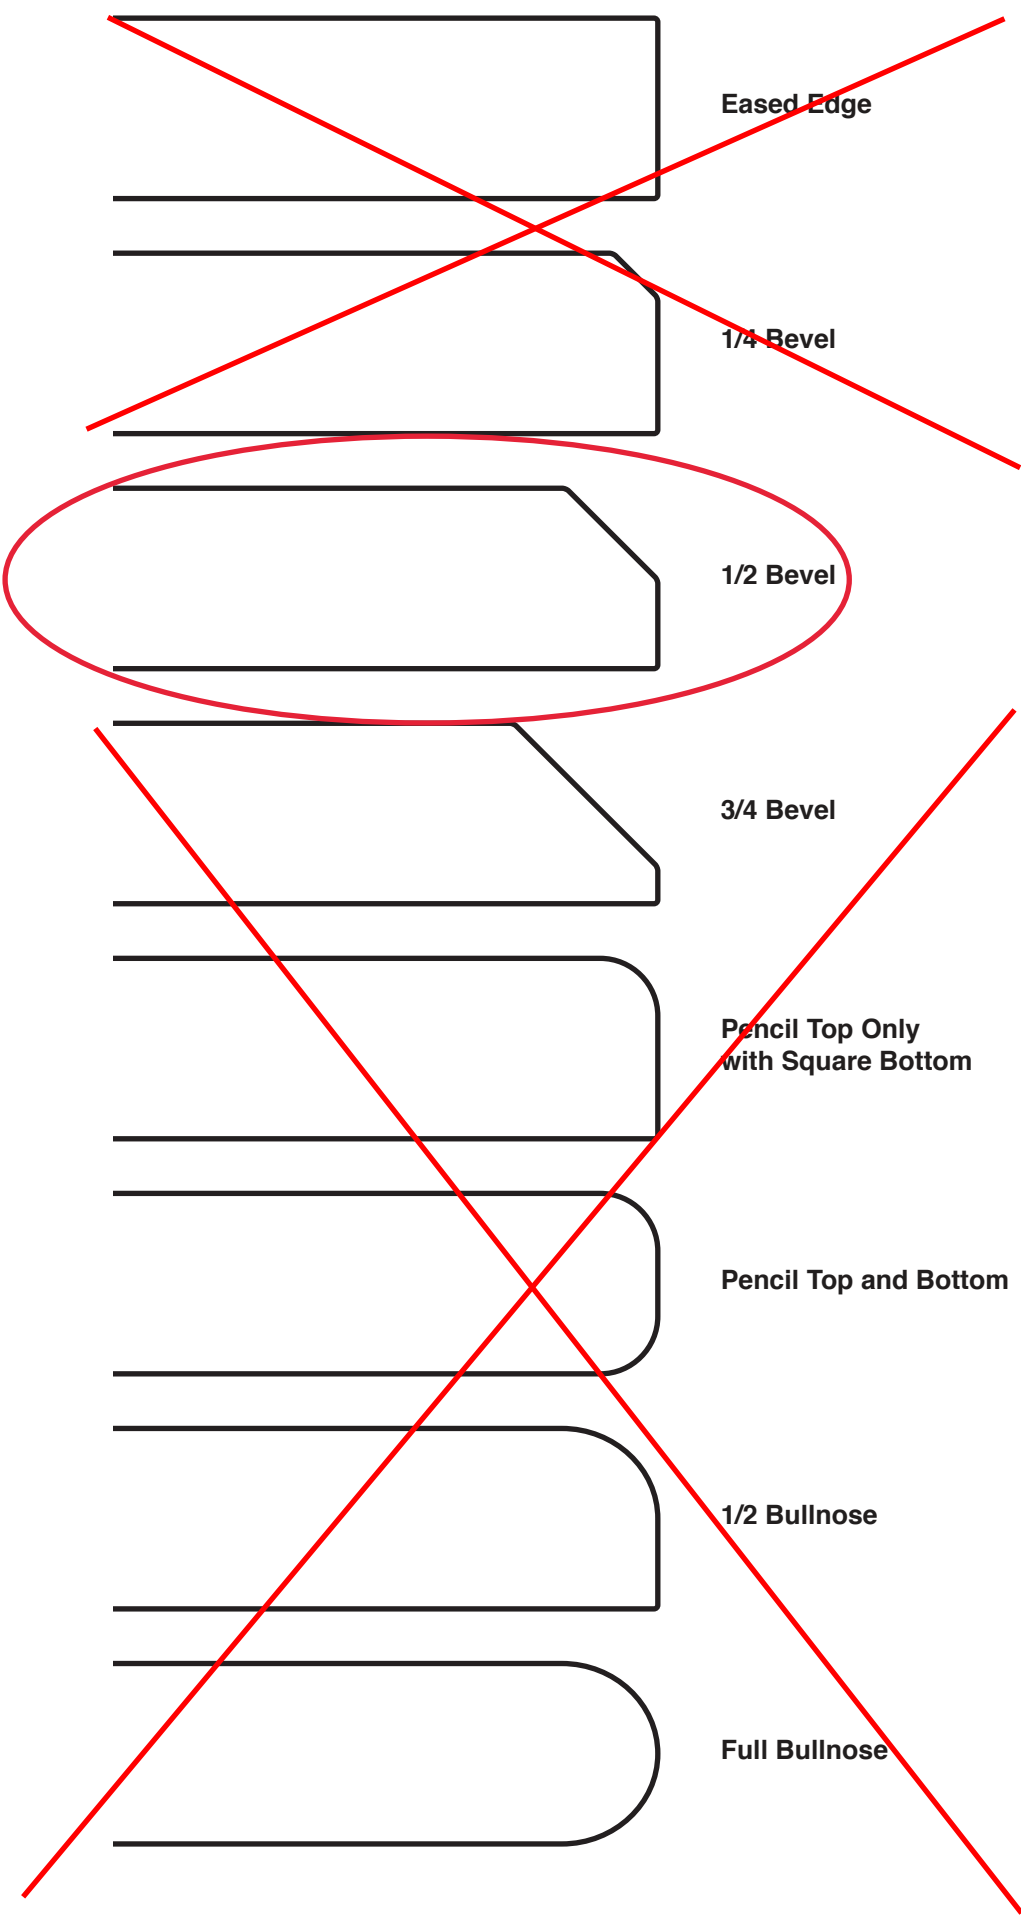

## Standard Edge Profiles for Granite & Quartz

Eased Edge

1/4 Bevel

1/2 Bevel

3/4 Bevel

Pencil Top Only  
with Square Bottom

Pencil Top and Bottom

1/2 Bullnose