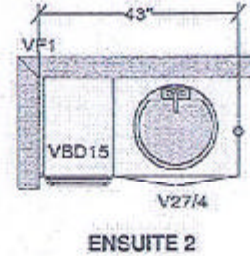

DCR PHOENIX HOMES

MODEL - RUTHERFORD (517)

STANDARD VANITIES

MOUNTING HEIGHT - 84

LINE -

HARDWARE -

STANDARD WHITE INTERIOR

METAL DRAWER BOX

4 PCS - 5/8" KICK - FIN. BOTH ENDS

5 PCS - FLAT SHOE MOULD

ND
 JL
 TS

All dimensions, size designations given are subject to verification on job site and adjustment to fit job conditions.

Spectrum Kitchen, Bath Design
 430 Hazeldean Rd. Unit 2
 P:613-521-6966
 F:613-521-1617
 Drawn by: Miriam