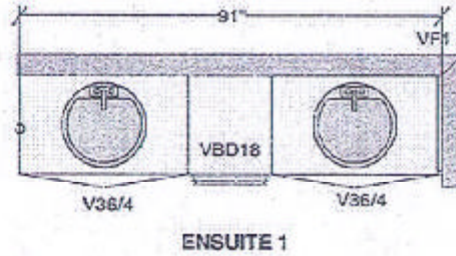

DCR PHOENIX HOMES

MODEL - RUTHERFORD (517)

STANDARD VANITIES

MOUNTING HEIGHT - 84

LINE -

HARDWARE -

STANDARD WHITE INTERIOR

METAL DRAWER BOX

4 PCS - 5/8" KICK - FIN. BOTH ENDS

5 PCS - FLAT SHOE MOULD

ND
 JL
 TS

All dimensions, size designations given are subject to verification on job site and adjustment to fit job conditions.

Spectrum Kitchen, Bath Design
 430 Hazeldean Rd. Unit 2
 P:613-521-6966
 F:613-521-1617
 Drawn by: Miriam