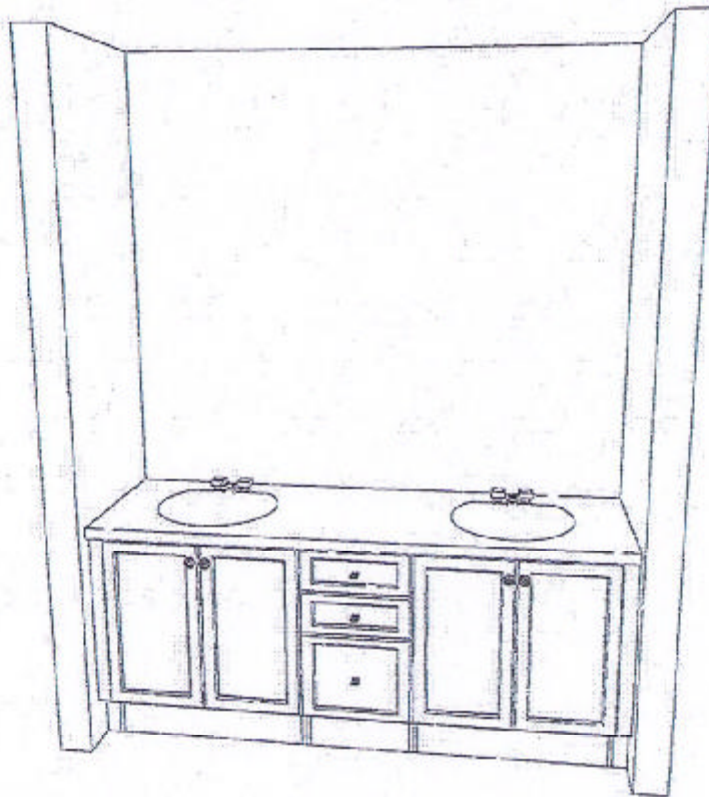

20/20
TECHNOLOGIES

Designed: 4/20/2016
Printed: 4/20/2016

517 Rutherford STD Vanities + Laundry

All

Drawing #: 1

* NO * 4/15 * JS

DCR PHOENIX 517 RUTHERFORD STD
 ENSUITE #3

Note: This drawing is an artistic interpretation of the general appearance of the design. It is not meant to be an exact rendition.