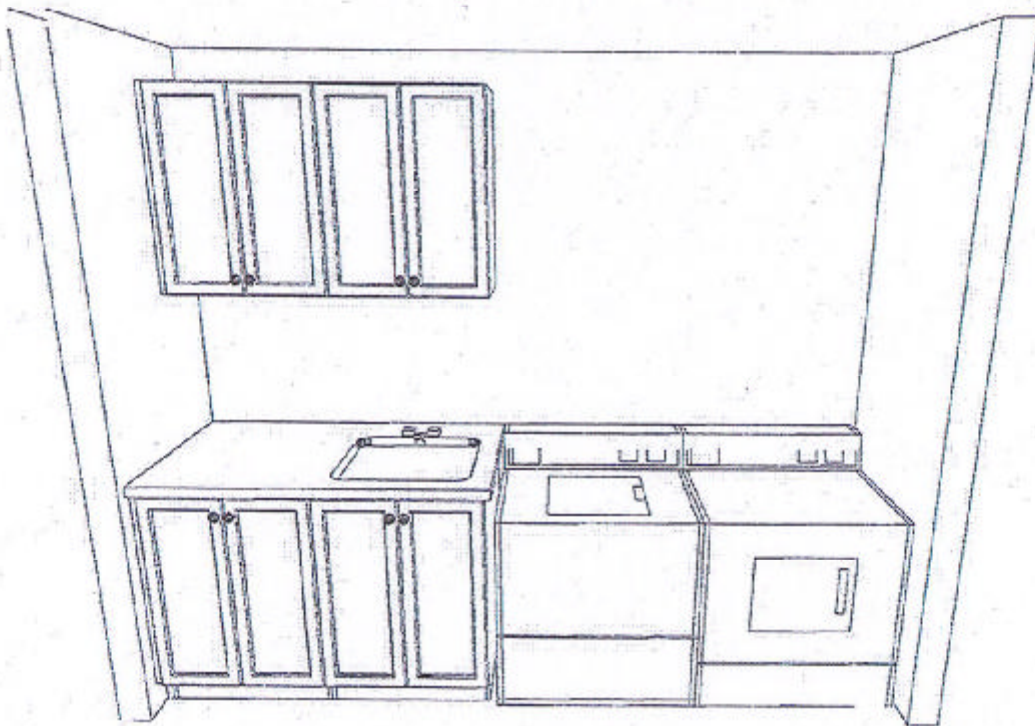

2020
 TECHNOLOGIES

Designed: 4/19/2016
 Printed: 4/19/2016

517 Rutherford STD Vanities + Laundry

All

Drawing #: 1

* NO *OK* IS

DCR PHOENIX 517 RUTHERFORD STD
LAUNDRY ROOM

Note: This drawing is an artistic interpretation of the general appearance of the design. It is not meant to be an exact rendition.