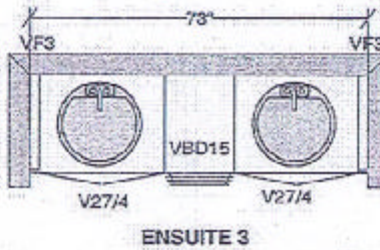

DCR PHOENIX HOMES

MODEL - RUTHERFORD (517)

STANDARD VANITIES

MOUNTING HEIGHT - 84

LINE -

HARDWARE -

STANDARD WHITE INTERIOR

METAL DRAWER BOX

4 PCS - 5/8" KICK - FIN. BOTH ENDS

5 PCS - FLAT SHOE MOULD

ND
 JL
 TS

All dimensions, size designations given are subject to verification on job site and adjustment to fit job conditions.

Spectrum Kitchen, Bath Design
 430 Hazeldean Rd. Unit 2
 P:613-521-6966
 F:613-521-1617
 Drawn by: Miriam