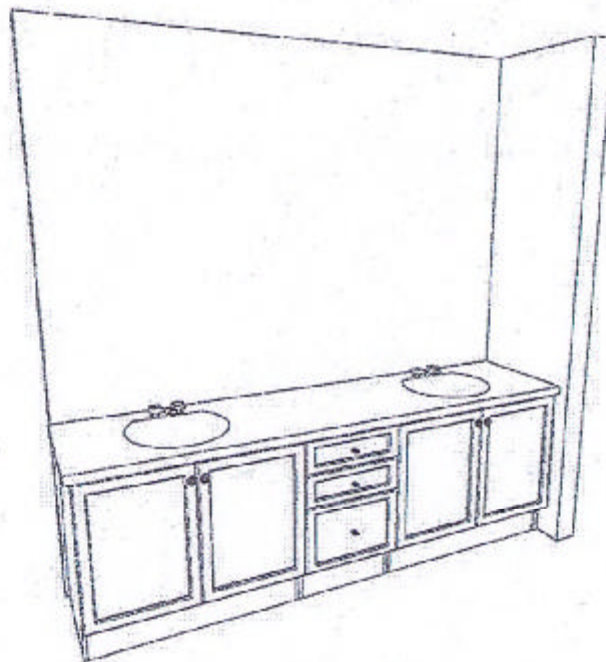

2020
TECHNOLOGIES

Designed: 4/19/2016
Printed: 4/19/2016

517 Rutherford STD Vanities - Laundry

All

Drawing #: 1

* NO * 92 * TS

DCR PHEONIX - 517 RUTHERFORD STD
 ENSUITE #1

Note: This drawing is an artistic interpretation of the general appearance of the design. It is not meant to be an exact rendition.