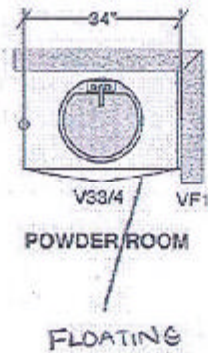

4 PCS - 5/8" KICK - FIN. BOTH ENDS

5 PCS - FLAT SHOE MOULD

ND
 JL
 TS

All dimensions, size designations given are subject to verification on job site and adjustment to fit job conditions.

Spectrum Kitchen, Bath Design
 430 Hazeldean Rd. Unit 2
 P:613-521-6966
 F:613-521-1617
 Drawn by: Miriam