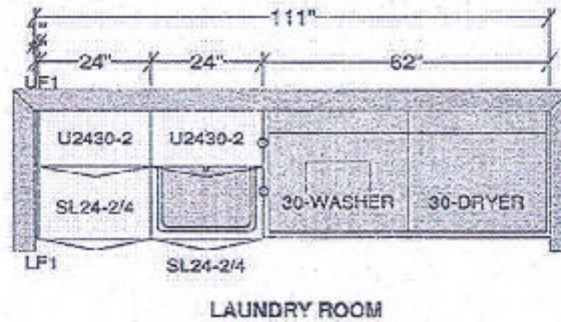

DCR PHOENIX HOMES

MODEL - RUTHERFORD (517)

STANDARD VANITIES

MOUNTING HEIGHT - 84

LINE -

HARDWARE -

STANDARD WHITE INTERIOR

METAL DRAWER BOX

4 PCS - 5/8" KICK - FIN. BOTH ENDS

5 PCS - FLAT SHOE MOULD

ND
 JL
 TS

All dimensions, size designations given are subject to verification on job site and adjustment to fit job conditions.

Spectrum Kitchen, Bath Design
 430 Hazeldean Rd. Unit 2
 P:613-521-6966
 F:613-521-1617
 Drawn by: Miriam