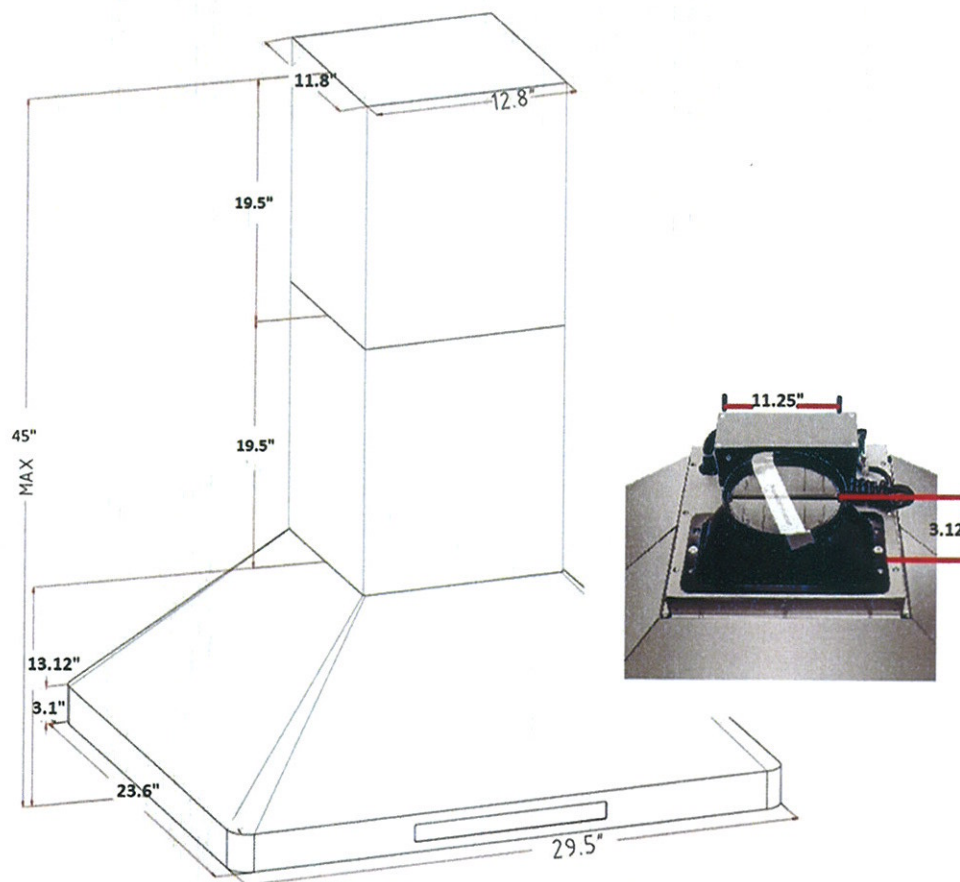

**Wall
Mount
Range
Hood RXN-
W11-30
SKU: RXN-W11-
30**

Mounting version: Wall Mount

Available Dimension: 30" Only

Voltage: 120v @ 60 Hz (USA & Canada Standard)

Speeds: 4 Speeds with Timer Function

Airflow: 385CFM / 490CFM / 615CFM / 900CFM

Noise Level: Low Speed: 46 dB to Max Speed: 54dB

Motor: Ultra Quiet Dual Squirrel Cage Motor

**Keypad: Touch Sensitive Control Panel with Blue LED Lighting with Remote Control Operable
Lighting: 1.5W (2 Bulbs) Cool White**

Venting Size: 6" Round Duct Vent on Top

Filters: Dishwasher Safe Stainless Steel Baffle Filters

Material: High Quality 1.0mm Stainless Steel

This product will be perfectly fit for your
9' ceiling kitchen
9' ceiling with bulkhead on top kitchen
8' ceiling kitchen