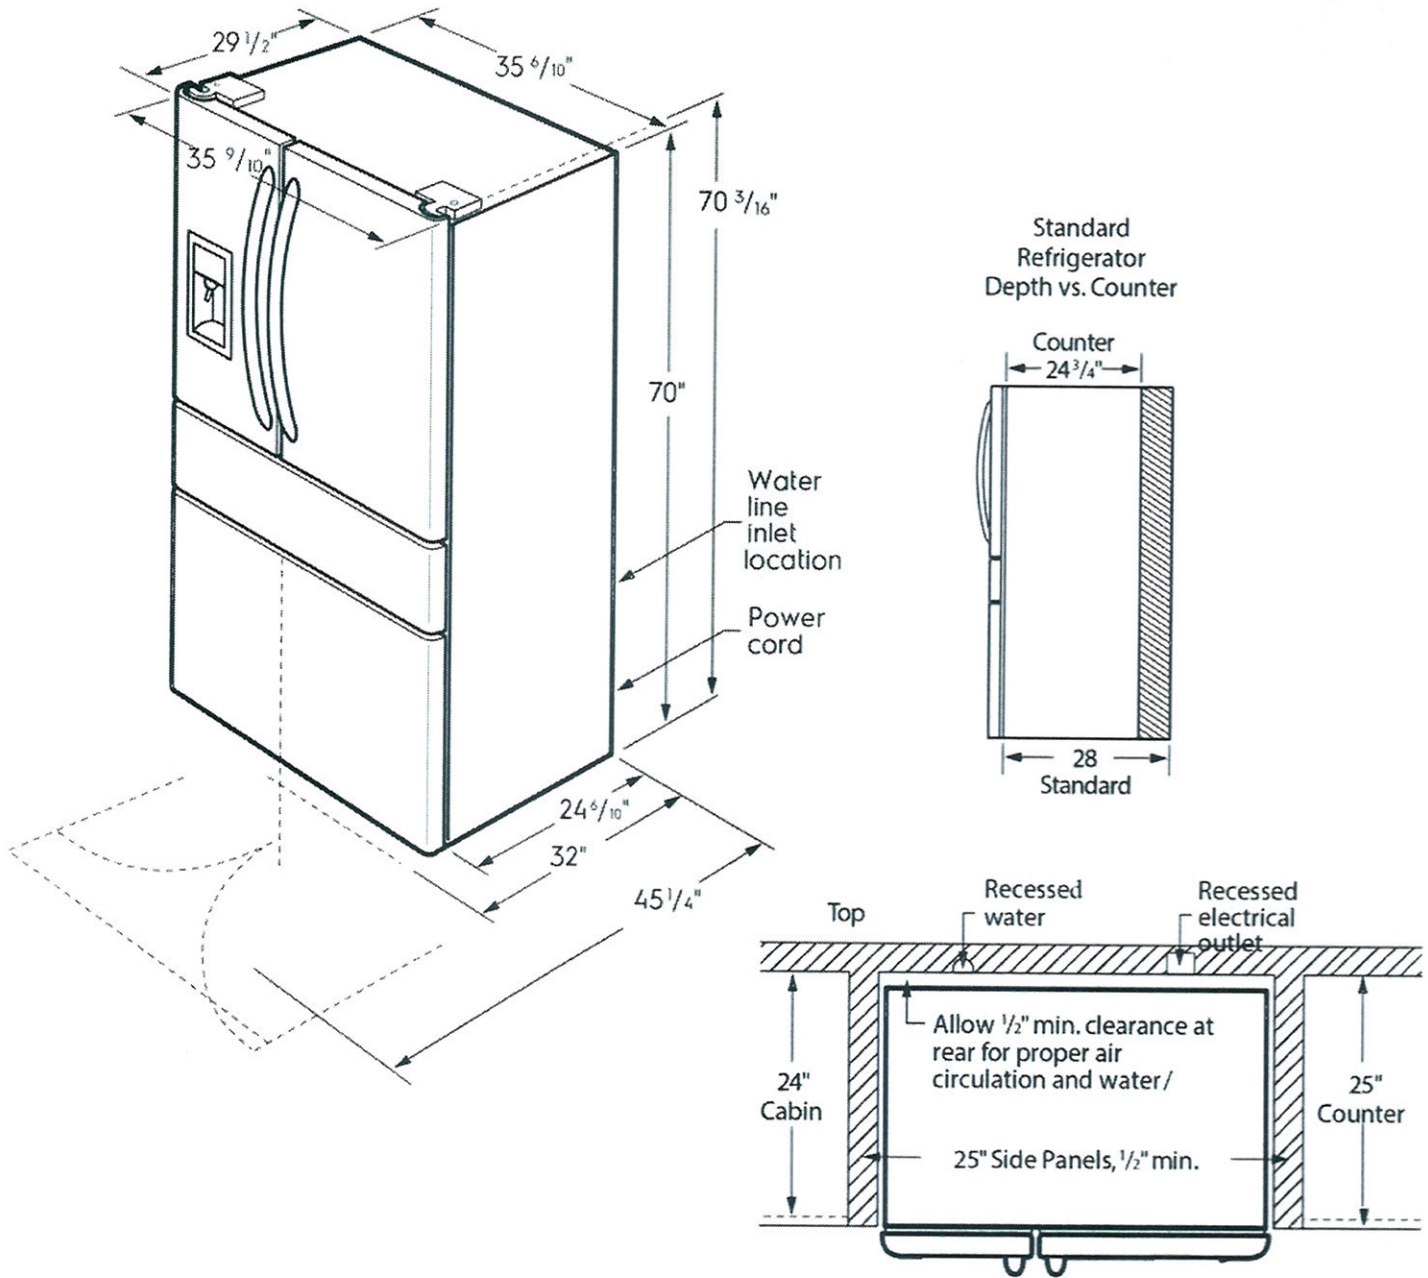

Frigidaire Gallery

LOT 5-89, PH5, APPLIANCES

LOT 5-89

21.5 Cu. Ft. Counter-Depth 4-Door French Door Refrigerator

GRMC2273CF, GRMC2273CD

Version : 04/22

Note: For planning purposes only. Always consult local and national electric, gas and plumbing codes.

Refer to Product Installation Guide for detailed installation instructions on the web at frigidaire.com / frigidaire.ca

Specifications subject to change. Accessories information available on the web at frigidaire.com / frigidaire.ca

USA • 10200 David Taylor Drive • Charlotte, NC 28262 • 1-800-FRIGIDAIRE • frigidaire.com

CANADA • 5855 Terry Fox Way • Mississauga, ON L5V 3E4 • 1-800-265-8352 • frigidaire.ca