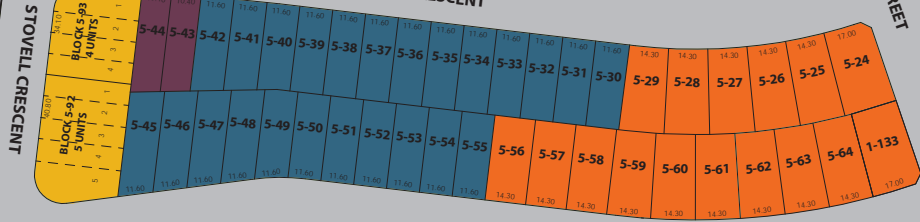

20th SIDE ROAD (COUNTY ROAD 20)

LORMEL GATE AVENUE

STOVELL CRESCENT

STOVELL CRESCENT

HARDY WAY

GREEN STREET

DALLMAN STREET

GREEN STREET

HARRINGTON STREET

BARDEAU STREET

GREEN STREET

NATURE LOOKOUT