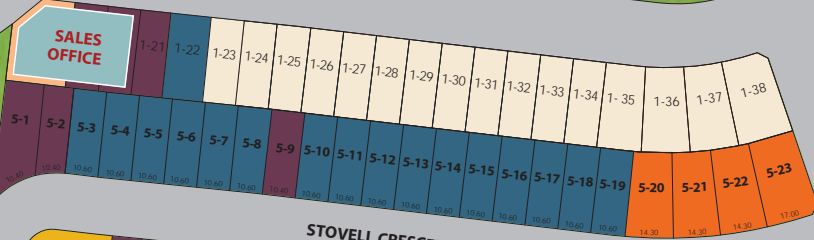

20th SIDE ROAD (COUNTY ROAD 20)

LORMEL GATE AVENUE

STOVELL CRESCENT

STOVELL CRESCENT

HARDY WAY

GREEN STREET

DALLMAN STREET

GREEN STREET

HARRINGTON STREET

BARDEAU STREET

GREEN STREET

NATURE LOOKOUT