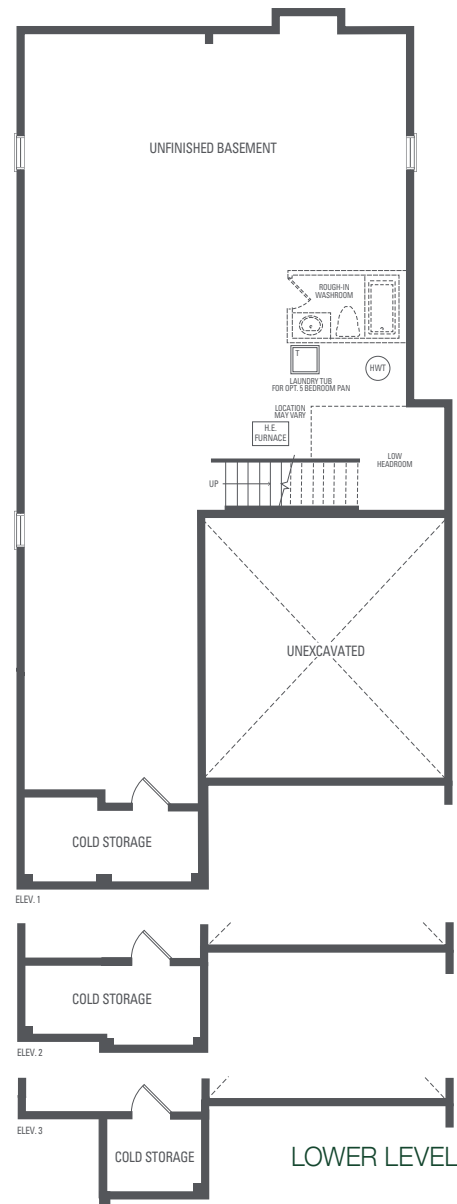

Rose 5 **40' Lot**

Elevation 1
3,357 sq.ft.

Elevation 2
3,337 sq.ft.

Elevation 3
3,339 sq.ft.

Artist's impression

Artist's impression

Artist's impression

Rose 5 40' Lot

Elev. 1: 3,357 sq.ft. Elev. 2: 3,337 sq.ft. Elev. 3: 3,339 sq.ft.

Orientation of home may be reversed and purchaser agrees to accept the same. Steps and porches may vary at any exterior entrance ways due to grading variance. Actual usable floor space may vary from the stated floor areas. All renderings are artist's concept. Dimensions, specifications and architectural detailing subject to modifications. Roofline and adjoining model types may vary due to siting. E. & O. E. September 2023