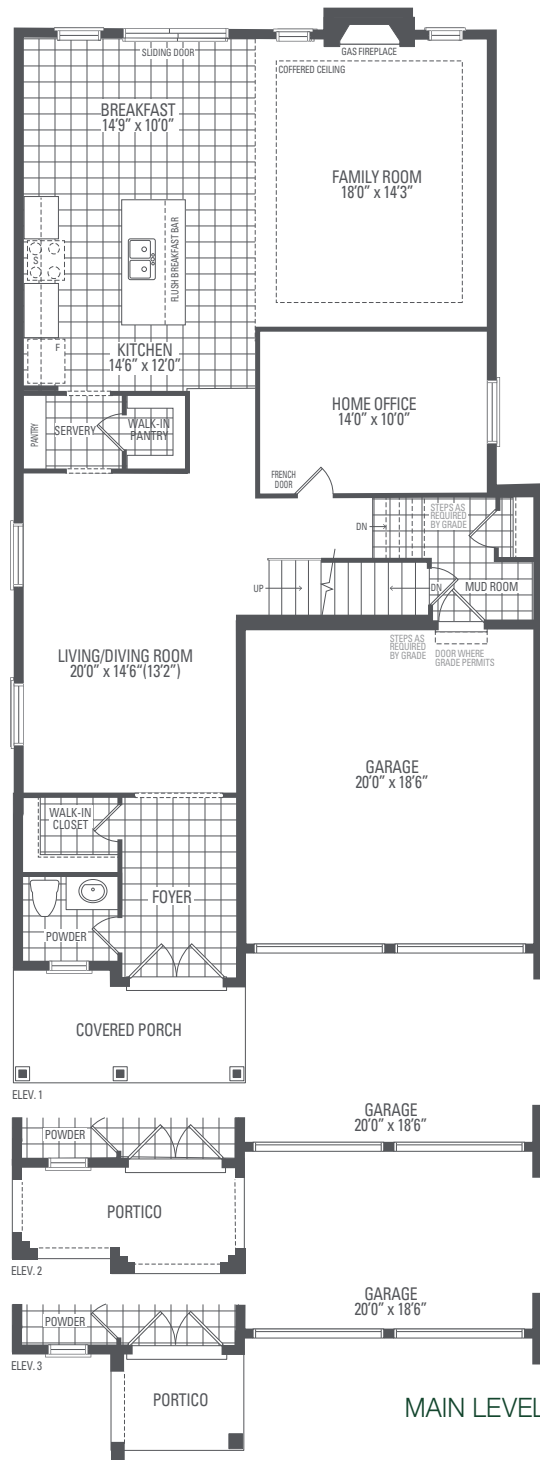

Rose 5 **40' Lot**

Elevation 1
3,357 sq.ft.

Elevation 2
3,337 sq.ft.

Elevation 3
3,339 sq.ft.

Artist's impression

Artist's impression

Artist's impression

Rose 5 40' Lot

Elev. 1: 3,357 sq.ft. Elev. 2: 3,337 sq.ft. Elev. 3: 3,339 sq.ft.

Orientation of home may be reversed and purchaser agrees to accept the same. Steps and porches may vary at any exterior entrance ways due to grading variance. Actual usable floor space may vary from the stated floor areas. All renderings are artist's concept. Dimensions, specifications and architectural detailing subject to modifications. Roofline and adjoining model types may vary due to siting. E. & O. E. September 2023