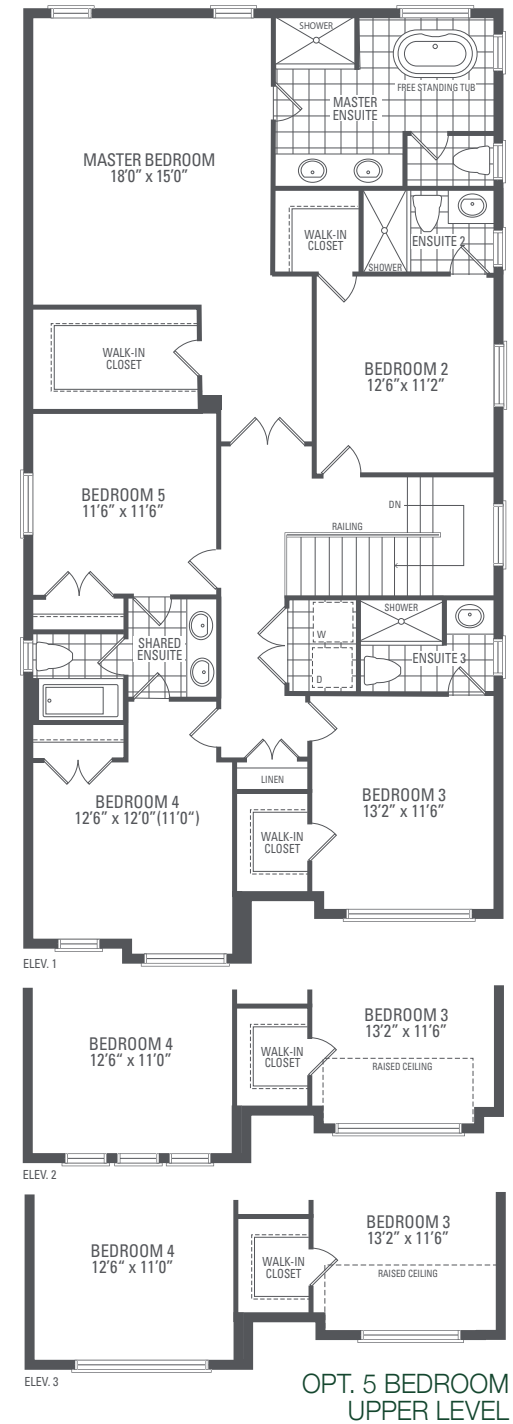

Rose 5 **40' Lot**

Elevation 1
3,357 sq.ft.

Elevation 2
3,337 sq.ft.

Elevation 3
3,339 sq.ft.

Artist's impression

Artist's impression

Artist's impression

Rose 5 40' Lot

Elev. 1: 3,357 sq.ft. Elev. 2: 3,337 sq.ft. Elev. 3: 3,339 sq.ft.

Orientation of home may be reversed and purchaser agrees to accept the same. Steps and porches may vary at any exterior entrance ways due to grading variance. Actual usable floor space may vary from the stated floor areas. All renderings are artist's concept. Dimensions, specifications and architectural detailing subject to modifications. Roofline and adjoining model types may vary due to siting. E. & O. E. September 2023