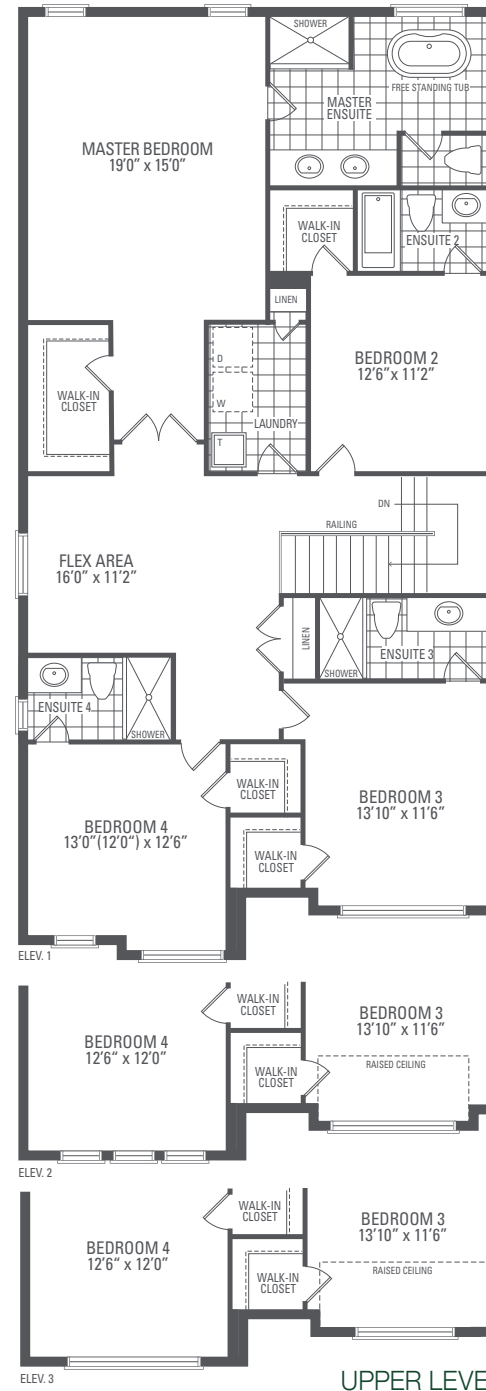

Rose 5 **40' Lot**

Elevation 1
3,357 sq.ft.

Elevation 2
3,337 sq.ft.

Elevation 3
3,339 sq.ft.

Artist's impression

Artist's impression

Artist's impression

Rose 5 40' Lot

Elev. 1: 3,357 sq.ft. Elev. 2: 3,337 sq.ft. Elev. 3: 3,339 sq.ft.

Orientation of home may be reversed and purchaser agrees to accept the same. Steps and porches may vary at any exterior entrance ways due to grading variance. Actual usable floor space may vary from the stated floor areas. All renderings are artist's concept. Dimensions, specifications and architectural detailing subject to modifications. Roofline and adjoining model types may vary due to siting. E. & O. E. September 2023