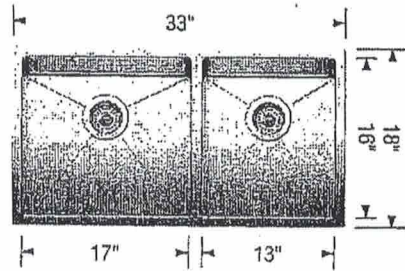

### Design and planning tips

- Min cabinet size: 915 mm
- Bowl Depth: 9 in ( 230.0 mm )

#### Specifications:

Sink template, Mounting clips; Installation instructions, 3  
1/2" (90 mm) stainless steel strainers

Depending on cabinet construction, a different cabinet  
size may be required. Consult the cabinet manufacturer.