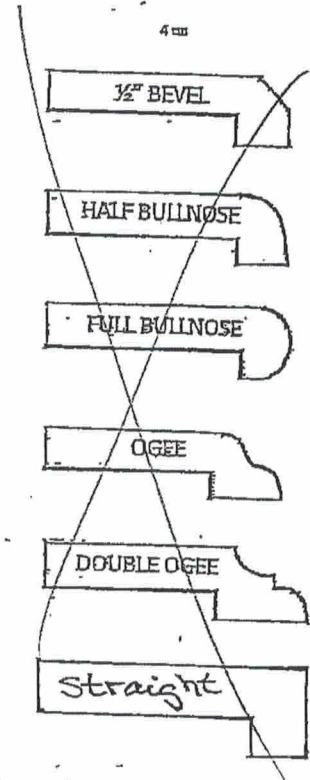

EDGE PROFILE VERIFICATION FORM

STANDARD EDGE PROFILES

UPGRADED EDGE PROFILES

OCT 06 2020

Queensbury  
Lot 14 Pnl  
Somasundram/  
Elilan

SG

### Design and planning tips

- Min cabinet size: 915 mm
- Bowl Depth: 9 in ( 230.0 mm )

#### Specifications:

Sink template, Mounting clips; Installation instructions, 3  
1/2" (90 mm) stainless steel strainers

Depending on cabinet construction, a different cabinet  
size may be required. Consult the cabinet manufacturer.