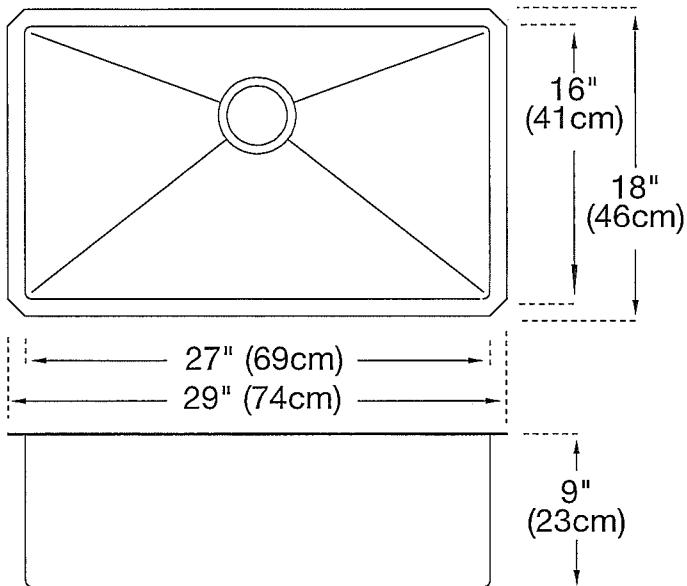

Model # TCX110-27

Description

18 ga, 18-10 Stainless Steel
Commercial # satin finish
10mm corner radius

Bowl Size 27" x 16" x 9"
Minimum Cabinet Size 30"

Lot 5A
Sutton

EDGE PROFILE VERIFICATION FORM

UPGRADED EDGE PROFILES