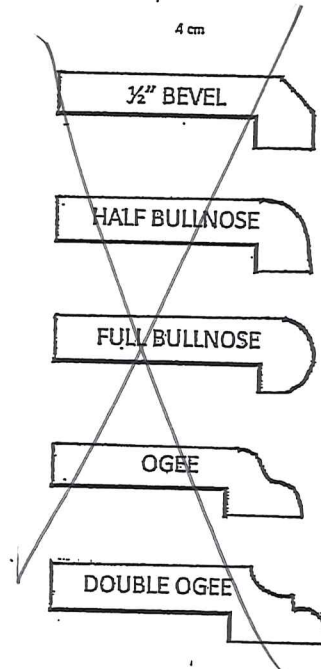

Model # TCX110-27

Description

18 ga, 18-10 Stainless Steel
Commercial # satin finish
10mm corner radius

Bowl Size 27" x 16" x 9"
Minimum Cabinet Size 30"

Lot 5A
Sutton

EDGE PROFILE VERIFICATION FORM

UPGRADED EDGE PROFILES