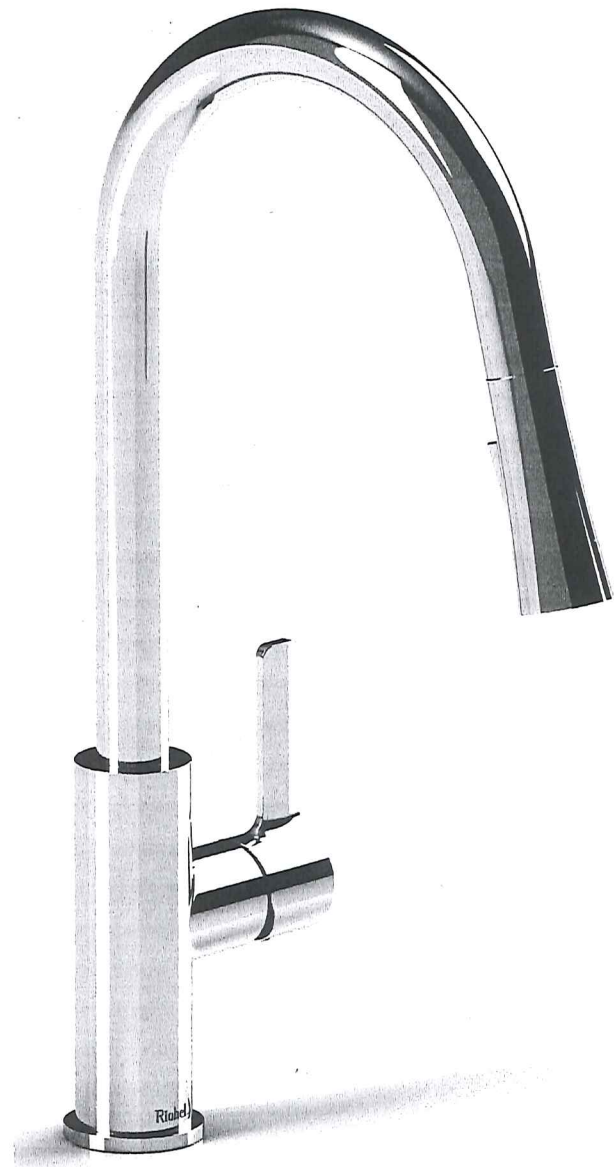

Riobel
pro

DELPARK
HOMES

Kitchen Faucet - OPTION 1

PRONTO Single Hole Dual Spray Pull-Out Faucet
PO101C \$405.00

MAR 29 2016 Riobel Inc. - 11 Cidermill Ave. Unit # 5 - Concord, Ontario - L4K 4B6 - PH:905-760-9009

Lot 164-6 Ph 2
Bowmanville

EDGE PROFILE VERIFICATION FORM

~~STANDARD EDGE PROFILES~~

~~2 cm~~

~~STRAIGHT POLISH~~

UPGRADED EDGE PROFILES

4 cm

3/4" BEVEL