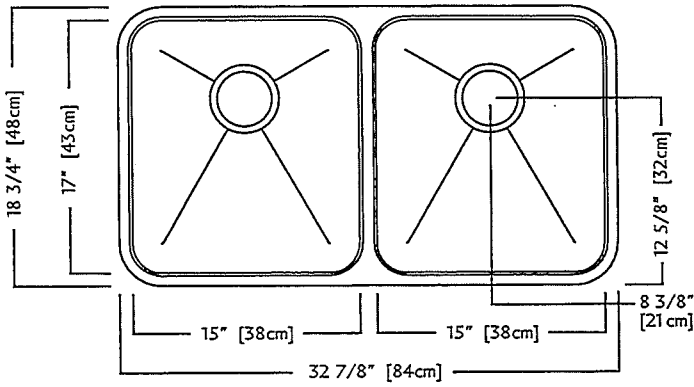

18 gauge
 Radiant silk finish
 9" Deep
 36" min cabinet for kindred
 Install method
 33" min cabinet to accept sink bowl

Lot 142 Ph 2
 Bowmanville

EDGE PROFILE VERIFICATION FORM

STANDARD EDGE PROFILES

2 cm