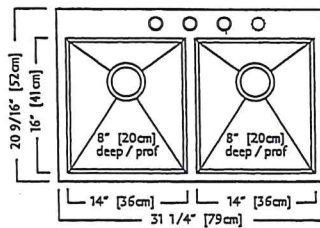

T.S

S.S

STEEL QUEEN FABRICATED SINKS • DUAL MOUNT

QDLF2031/8 UPC®

20 gauge, 16-8 stainless steel
Topmount or undermount model

Outside sink dimensions
20 9/16" FB x 31 1/4" LR

Equal size bowl dimensions
16" FB x 14" LR x 8" DP

33" cabinet - recommended minimum
for Kindred topmount method

36" cabinet - recommended minimum
for Kindred undermount method

33" cabinet - minimum to accept sink bowls
(refer to Table of Contents page)