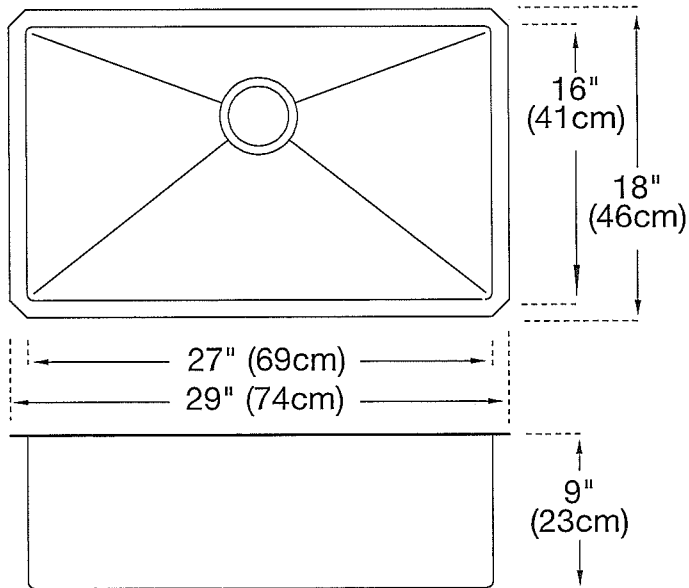

Model # TCX110-27

Description

18 ga, 18-10 Stainless Steel
Commercial # satin finish
10mm corner radius

Bowl Size 27" x 16" x 9"
Minimum Cabinet Size 30"

Lot 139 Ph 2
Bowmanville