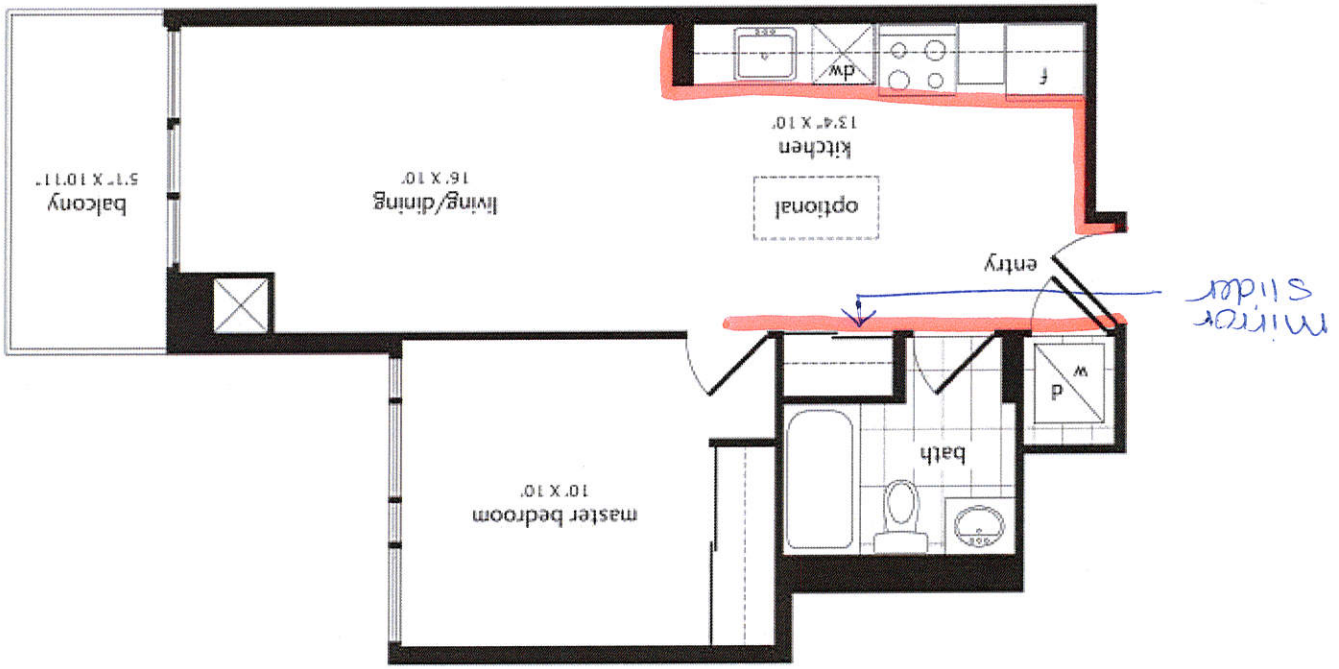

HARDWOOD

- Living Room/Dining Room
- Master Bedroom
- Den
- Entry
- 3rd Bedroom
- 2nd Bedroom
- Kitchen
- Workspace

CARPET

Cameo-Papilio

ELECTRICAL

- Valence Lighting
- Electrical Outlets
- TV/Cable Outlets
- Phone Outlets
- Light Fixture

BLINDS

N/A

MIRRORED CLOSET

- Entry
- Master
- 2nd Bedroom

MISC

- Multimedia Entertainment System
- Central Vac System
- Furniture Package

NOTES

Floor Plan: Tulip